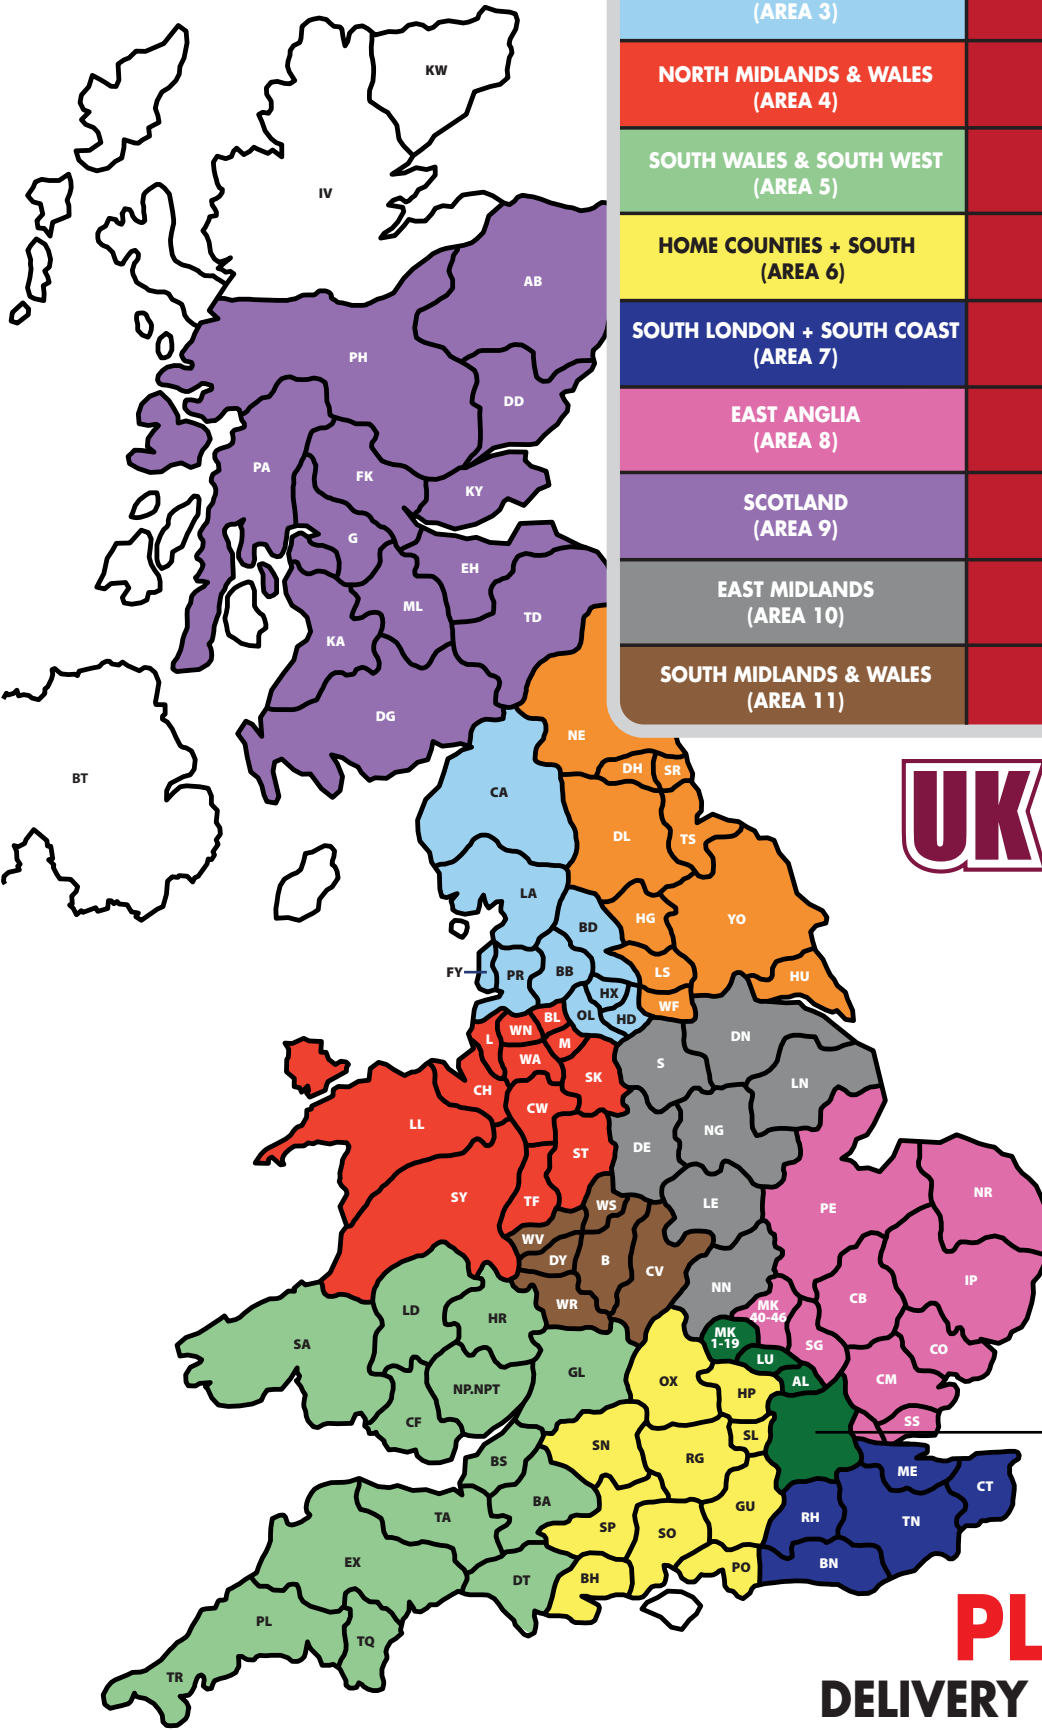

AREA CODES	SALE CUT OFF DAY	ACTUAL DELIVERY COLLECTION DAY
LONDON (AREA 1)	Friday	Monday
	Monday	Wednesday
	Wednesday	Saturday
NORTH EAST (AREA 2)	Thursday	Monday, Tuesday
NORTH WEST (AREA 3)	Monday	Wednesday, Thursday
NORTH MIDLANDS & WALES (AREA 4)	Sunday	Tuesday, Wednesday
SOUTH WALES & SOUTH WEST (AREA 5)	Tuesday	Thursday, Friday
HOME COUNTIES + SOUTH (AREA 6)	Tuesday	Thursday, Friday
SOUTH LONDON + SOUTH COAST (AREA 7)	Thursday	Monday, Tuesday
EAST ANGLIA (AREA 8)	Thursday	Monday, Tuesday
SCOTLAND (AREA 9)	Thursday	Monday, Tuesday, Wednesday
EAST MIDLANDS (AREA 10)	Tuesday	Thursday, Friday
SOUTH MIDLANDS & WALES (AREA 11)	Tuesday	Thursday, Friday

UK Mainland Delivery

PLEASE NOTE
DELIVERY CUT OFF TIME 10PM