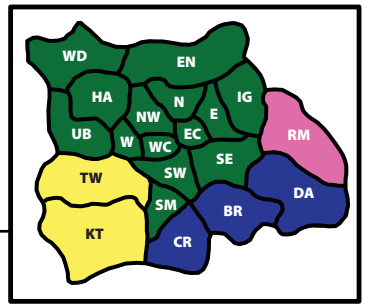

AREA CODES	SALE CUT OFF DAY	ACTUAL DELIVERY COLLECTION DAY
LONDON (AREA 1)	Friday	Monday
	Monday	Wednesday
	Wednesday	Saturday
NORTH EAST (AREA 2)	Thursday	Monday, Tuesday
NORTH WEST (AREA 3)	Monday	Wednesday, Thursday
NORTH MIDLANDS & WALES (AREA 4)	Sunday	Tuesday, Wednesday
SOUTH WALES & SOUTH WEST (AREA 5)	Tuesday	Thursday, Friday
HOME COUNTIES + SOUTH (AREA 6)	Tuesday	Thursday, Friday
SOUTH LONDON + SOUTH COAST (AREA 7)	Thursday	Monday, Tuesday
EAST ANGLIA (AREA 8)	Thursday	Monday, Tuesday
SCOTLAND (AREA 9)	Thursday	Monday, Tuesday, Wednesday
EAST MIDLANDS (AREA 10)	Tuesday	Thursday, Friday
SOUTH MIDLANDS & WALES (AREA 11)	Tuesday	Thursday, Friday

UK Mainland Delivery

PLEASE NOTE
DELIVERY CUT OFF TIME 10PM